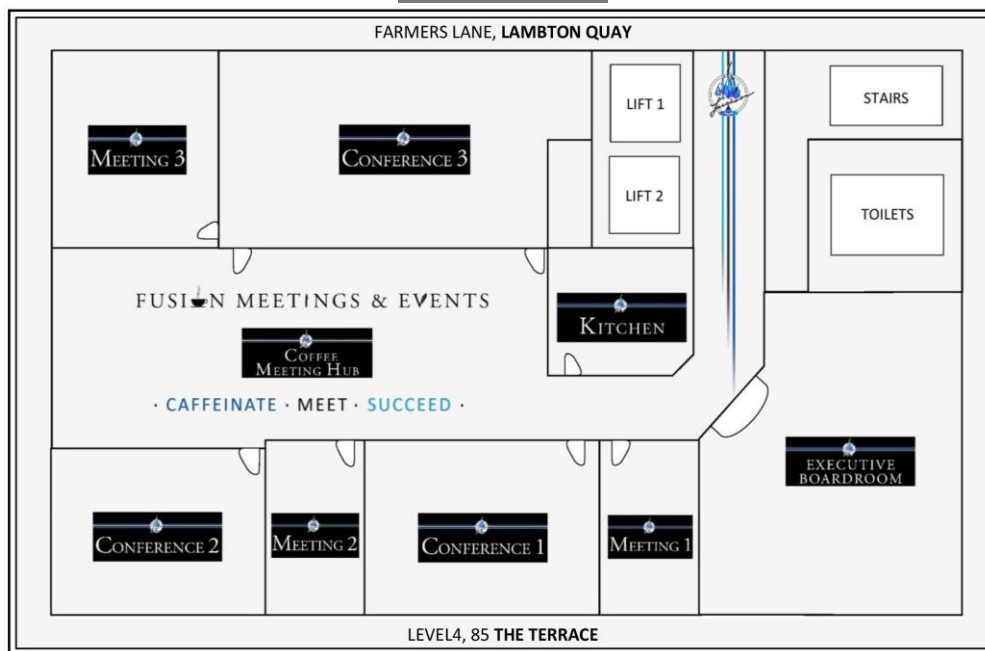

FUSION MEETINGS & EVENTS

· CAFFEINATE · MEET · SUCCEED ·

WELCOME TO FUSION MEETINGS & EVENTS

Quiet, Natural Light, Retractable Blinds, High Ceiling, Individually Controlled Air-Con
Positioned at the Centre of the Public Service Hub
Convenient access from both Lambton Quay & The Terrace;
only 2 minutes walk to Parliament

FLOOR PLAN

MAXIMUM CAPACITY CHART

Rooms → Style of Set-Up ↓	Fusion Exec Boardroom	Fusion M1	Fusion M2	Fusion M3	Fusion C1	Fusion C2	Fusion C3	Fusion C&M Hub
Boardroom	28	16	16	16	22	22	36	44
Hollow Square	30	NR	NR	18	24	24	38	48
U-Shape	26	14	14	14	20	20	33	40
Classroom	30	NR	NR	18	21	21	49	56
Café (3 P/T)	42	NR	NR	15	21	24	39	62
Workshop (5 P/T)	60	15	15	20	25	30	50	60
Banquet (8 P/T)	64	NR	NR	16	32	32	56	64
Exam (1 P/T)	31	6	6	13	16	18	25	50
Theatre	75	25	25	29	30	36	70	100
Cocktail	75	NR	NR	29	30	36	70	110